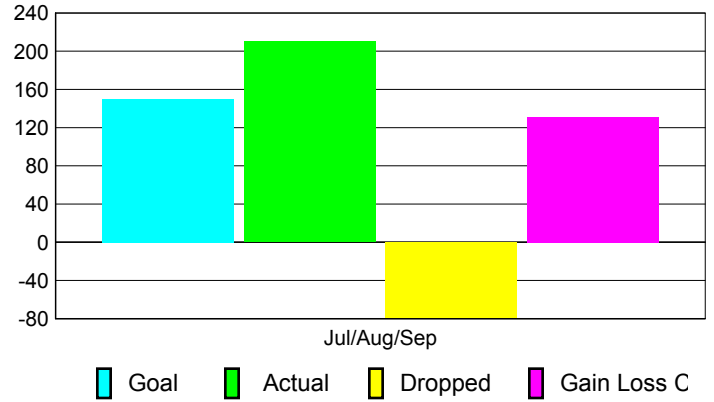

Membership Results 2010-2011

Goal, New, Dropped, Gain/Loss