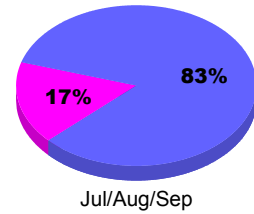

Membership Results
2010-2011

Membership
2009-2010

Month	Net Memb	Actual New	Actual Dropped	Gain/Loss of	Gain/Loss of
	Goal	Memb	Memb	Memb	Memb
Jul/Aug/Sep	150	210	-79	131	-70
Totals	150	210	-79	131	-70

Membership Results 2010-2011

Goal, New, Dropped, Gain/Loss

Comparison of Membership Gain/Loss

Current Year Compared to the Previous Year

Gender Comparison 2010-2011

Male Female