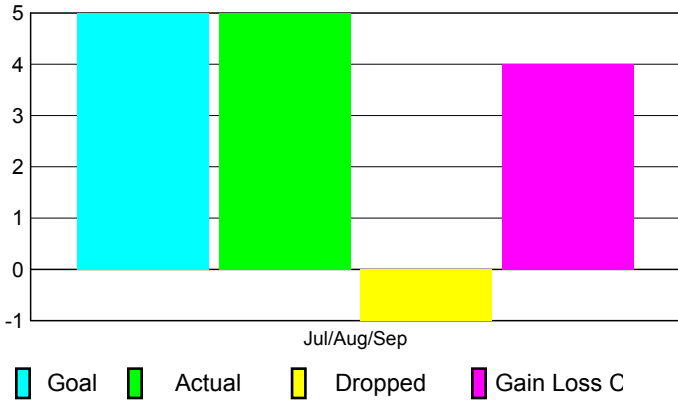

2010-2011 GMT Reports for District (or Undistricted) **District 323 J INDIA**

GMT: **KAMLESH JAIN**

Location: **INDIA**

GMT CA: **6**

CLUBS

Club Results
2010-2011

Clubs
2009-2010

Month	New Club	Actual New	Actual Dropped	Gain/Loss of	Gain/Loss of
	Goal	Clubs	Clubs	Clubs	Clubs
Jul/Aug/Sep	5	5	-1	4	-3
Totals	5	5	-1	4	-3

Club Results 2010-2011

Goal, New, Dropped, Gain/Loss

Comparison of Club Gain/Loss

Current Year Compared to the Previous Year

YTD Status Quo Clubs 2010-2011

Status Quo Clubs Compared to Status Quo Members

MEMBERSHIP